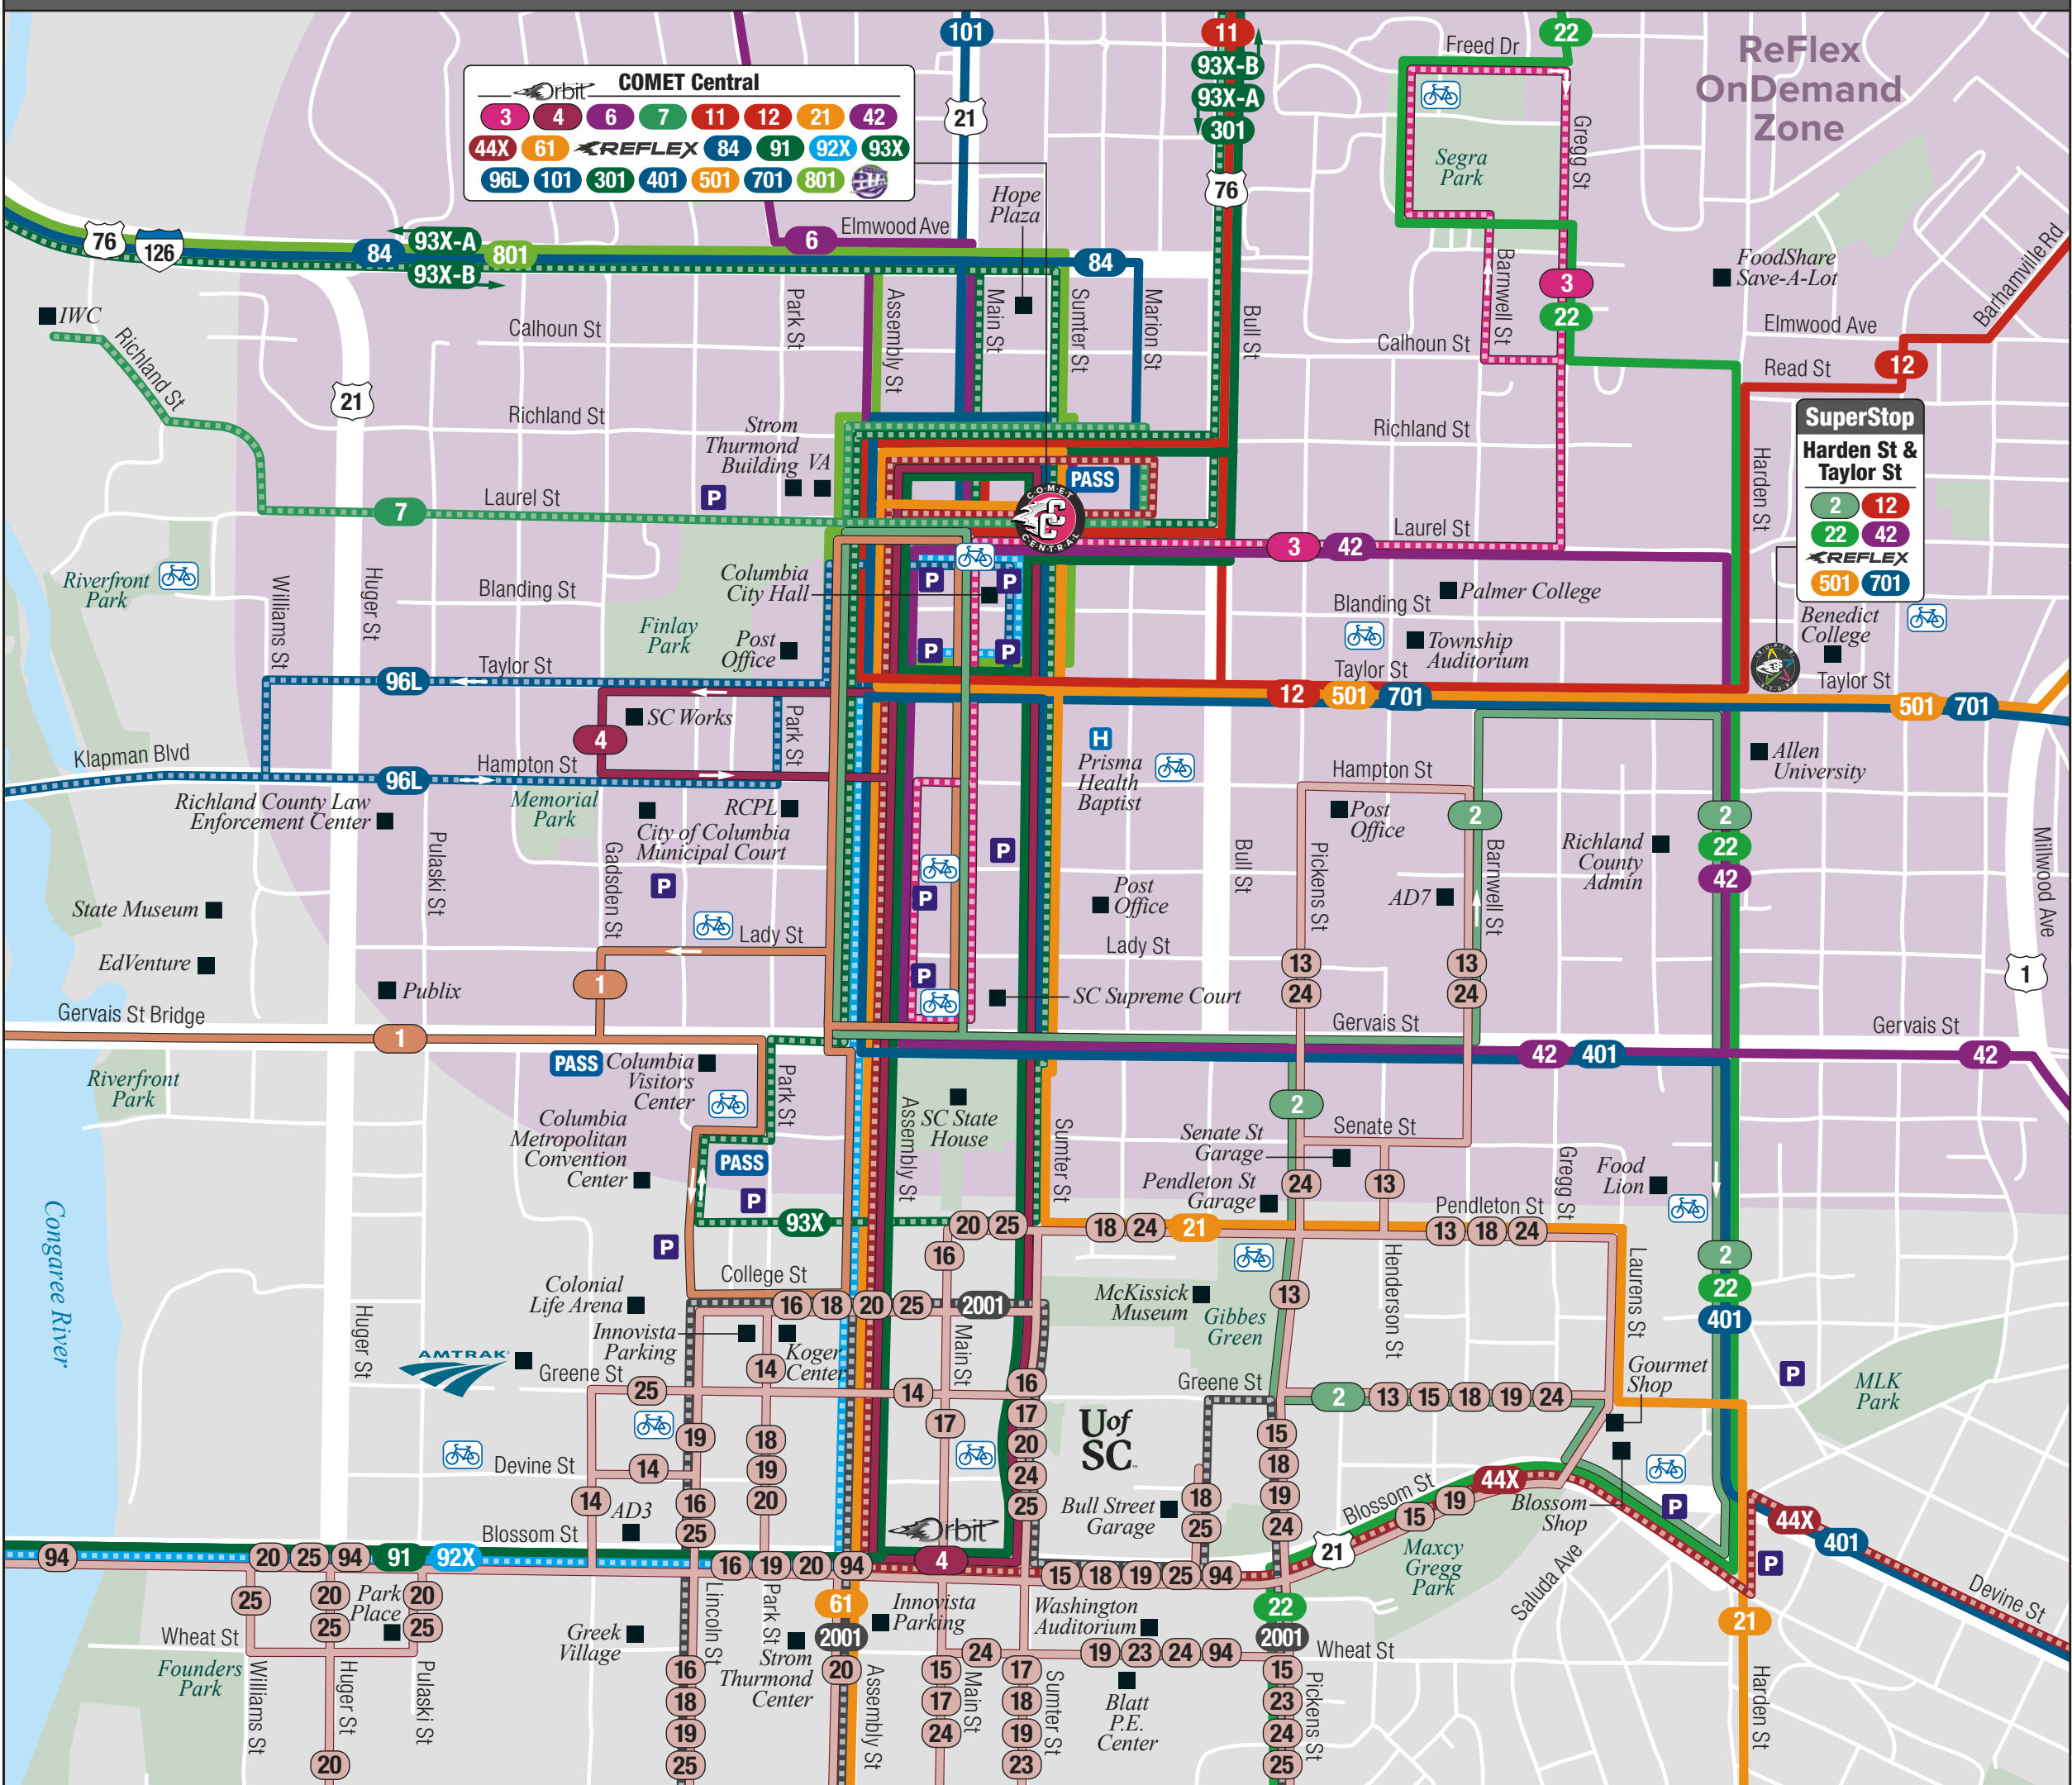

Downtown Columbia & ReFlex OnDemand Zone