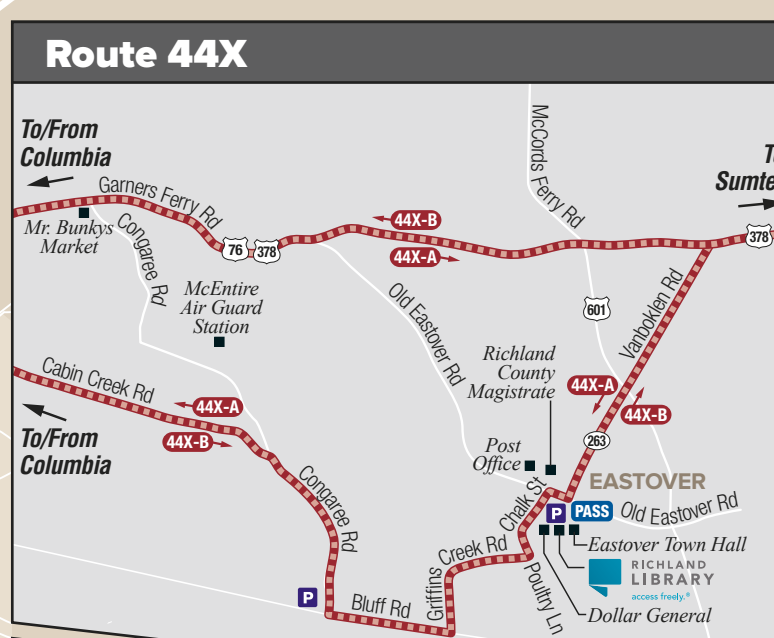

Route 93X

Legend

- Frequent Service (30 min or less)
- Infrequent Service (More than 30 min)
- Express/Peak-only Service
- SuperStop
- Landmark (30 min. or less)
- Hospital
- Park & Ride
- COMET Central
- Blue Bike Station
- Pass Outlet
- Pass Outlet

Metro Points of Interests

Here are a few of our most popular destinations and attractions:

RECREATION & LEISURE	HOSPITALS
Benedict College Stadium 501	Crafts Farrow State Hospital 32
Carolina Coliseum 91	Fort Jackson Moncrief Army Hospital 76
Cayce Riverwalk 1,91	G. W. Herber Bryan Psychiatric Hospital 32
Colonial Life Arena 1,91, 93X	Leanington Medical Center 96L
Columbia Metropolitan Convention Center 1, 93X	Prisma Health Baptist 1, 2, 3, 4, 21, 61, 91, 101, 301, 401, 501, 701
Columbia Museum of Art 1, 2, 4	Prisma Health Baptist Parkridge 83L, 93X
Carolina Softball Stadium at Beckham Field 2, 2, 2001	Prisma Health Regional 11, 2, 88, 93X, 101
Carolina Tennis Center 22, 2001	Providence Hospital 501, 701
EdVenture & Library 11	Providence Hospital Northeast 32
Eugene E. Stone III Stadium 22	Veterans Hospital 45, 88
Finley Park 4, 12, 21, 42, 61, 91	
Founders Park 91	
Grandy Park 91	
Koger Center for the Arts 1, 4, 61, 91, 2001	
Leanington Public Library 97	
Batesburg-Leesville 97	
Cayce-West Columbia 96L	
Chapin 93X	
Irmo 83L	
Lexington Main 97	
South Congaree-Pine Ridge 96L	
Owens Field Park and Skate Park 42	
Richland County Public Library 701	
Cooper 47	
EdVenture 1	
Main 1, 2, 4, 21, 42, 61, 91	
North Main 101	
Northeast 75	
Sandhills R212 55, 57L	
Southeast 47	
St Andrews 801	
Trinity Presbyterian Church 31, 32, 301	
Wheatley 12, 22	
Riverbanks Zoo and Garden 1, 2	
Riverfront Park 83L	
Saluda Shoals Park 1	
SC State Museum & EdVenture 1	
South East Park 3, 22	
State Fairgrounds 401	
The Township Auditorium 61	
West Columbia Riverwalk 1, 96L	
Williams-Brice Stadium 61, 2001	
	GOVERNMENT & COMMUNITY
	City Hall 97
	Batesburg-Leesville 91, 92X
	Cayce 1, 2, 3, 4, 6, 11, 12, 21, 42, 44, 501, 701, 801, 901
	Columbia 1, 2, 3, 4, 6, 11, 12, 21, 42, 44, 501, 701, 801, 901
	Eastover 47
	Forest Acres 701
	Springdale 91
	West Columbia 96L
	Chapin 93X
	Columbia Visitor Center 61
	Harvest Hope Food Bank 84, 801
	Hope Plaza MHA 2, 22, 42
	Richland County Administration Building (Health Department, Tax Office, Election Commission) 4, 42, 61, 91, 101, 301, 401, 501, 701
	US Post Office 12, 21, 401, 701
	SC DMV 75
	Decker Blvd 84
	Dunch Square 55, 75
	O'Neil Court 61
	Shop Road 1, 2, 4 (walk from Assembly St.)
	SC Works 4, 42, 61, 91, 101, 301, 401, 501, 701
	Strom Thurmond Federal Building 4, 42, 61, 91, 101, 301, 401, 501, 701
	US Post Office 12, 21, 401, 701
	TRANSPORTATION
	Amtrak Station 1
	Columbia Metropolitan Airport 1
	COMET Central (745 Summit St) 3, 4, 6, 7, 11, 12, 21, 42, 44X, 61, 84, 92X, 93X, 101, 301, 401, 501, 701, 801, ReFlex
	Greyhound & Southeastern Stages 31
	Jim Hamilton Field/L.B. Owens Airport 61
	Lowell C. Spies, Jr. Regional Transit 6, 8, 88
	Megabus 6, 88