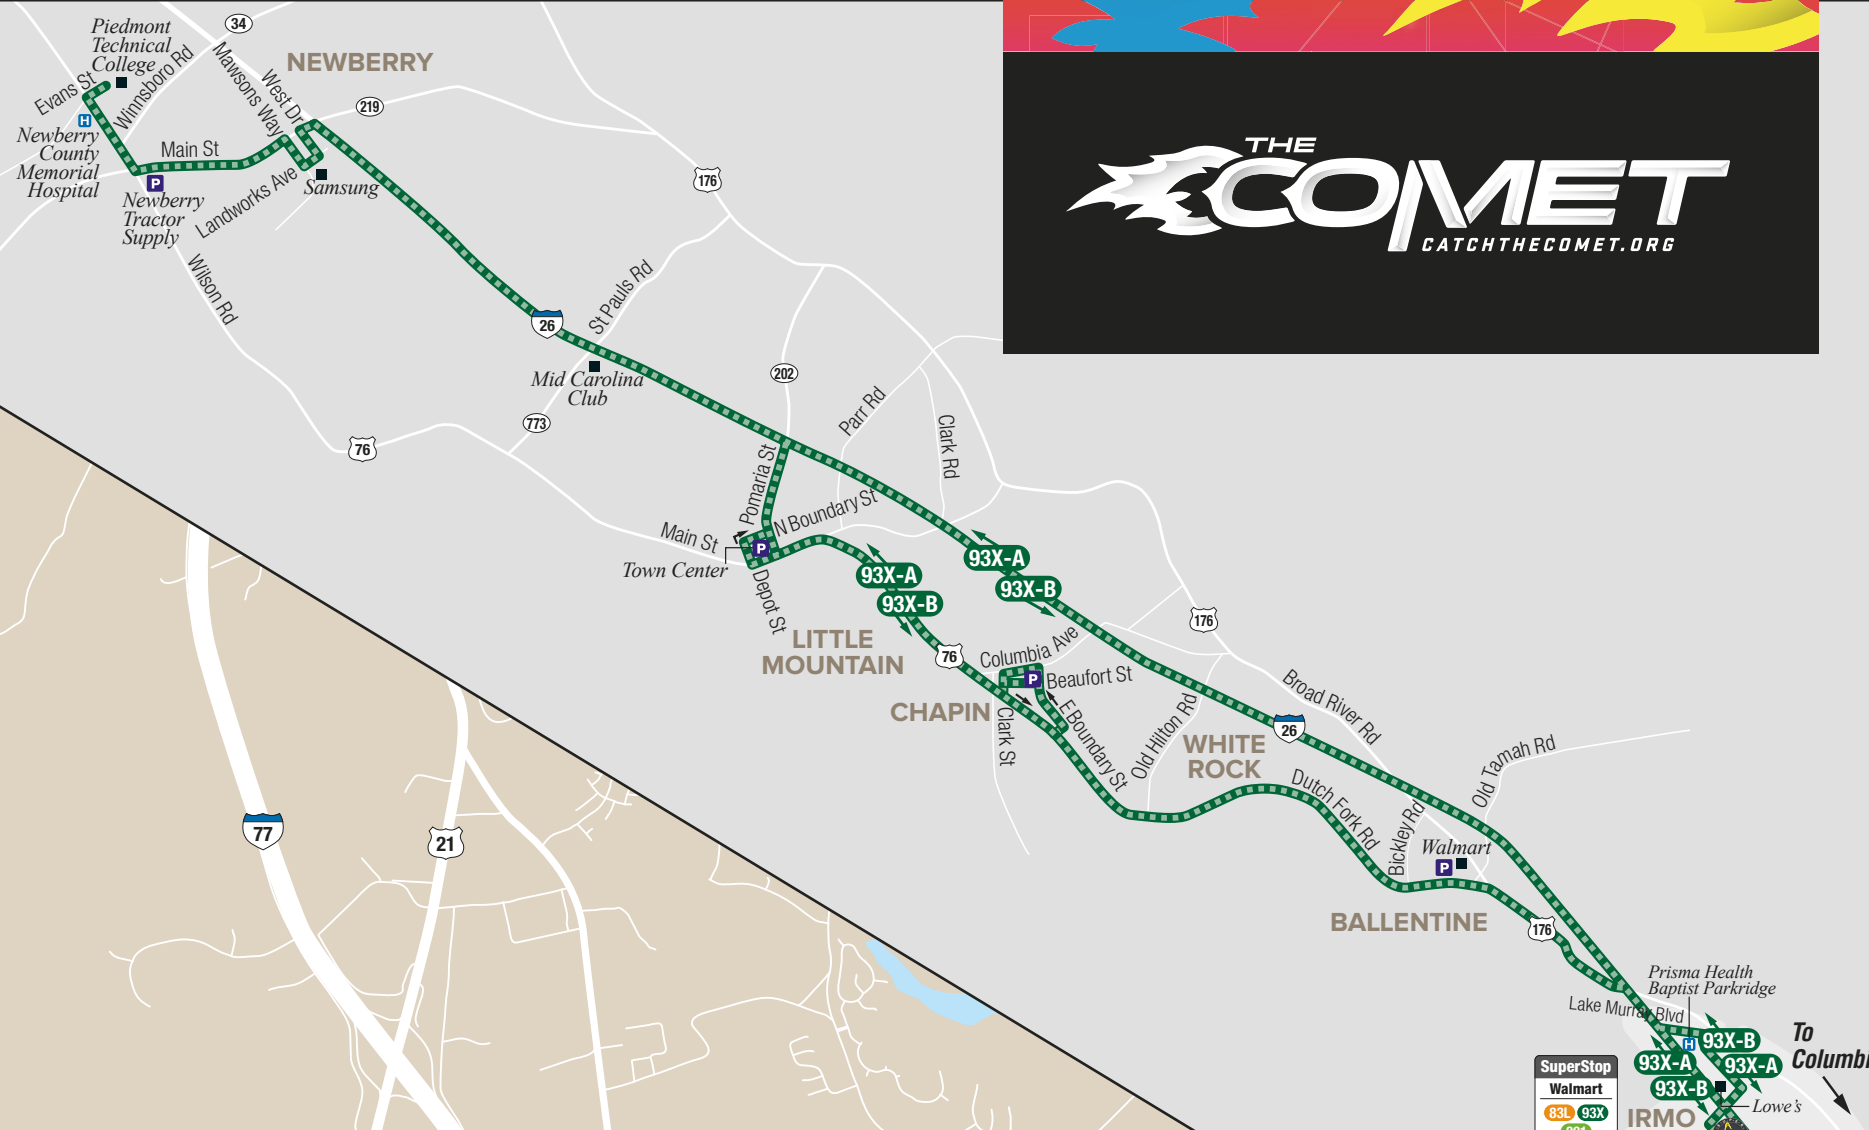

Route 93X

Legend

- Frequent Service (30 min or less)
- Infrequent Service (More than 30 min)
- Express/Peak-only Service
- SuperStop
- Landmark (30 min. or less)
- Hospital
- Park & Ride
- COMET Central
- Blue Bike Station
- Pass Outlet
- Pass Outlet

Metro Points of Interests

Here are a few of our most popular destinations and attractions:

RECREATION & LEISURE	HOSPITALS
Benedict College Stadium 501	Crafts Farrow State Hospital 32
Carolina Coliseum 91	Fort Jackson Moncrief Army Hospital 76
Cayce Riverwalk 1,91	G. W. Herber Bryan Psychiatric Hospital 32
Colonial Life Arena 1,91, 93X	Leanington Medical Center 96L
Columbia Metropolitan Convention Center 1, 93X	Prisma Health Baptist 1, 2, 3, 4, 21, 61, 91, 101, 301, 401, 501, 701
Columbia Museum of Art 1, 2, 4	Prisma Health Baptist Parkridge 83L, 93X
Carolina Softball Stadium at Beckham Field 2, 2, 2001	Prisma Health Regional 11, 2, 88, 93X, 101
Carolina Tennis Center 22, 2001	Providence Hospital 501, 701
EdVenture & Library 11	Providence Hospital Northeast 32
Eugene E. Stone III Stadium 22	Veterans Hospital 45, 88
Finley Park 4, 12, 21, 42, 61, 91	
Founders Park 91	
Grandy Park 91	
Koger Center for the Arts 1, 4, 61, 91, 2001	
Leanington Public Library 97	
Batesburg-Leesville 97	
Cayce-West Columbia 96L	
Chapin 93X	
Irmo 83L	
Lexington Main 97	
South Congaree-Pine Ridge 96L	
Owens Field Park and Skate Park 42	
Richland County Public Library 701	
Cooper 47	
EdVenture 1	
Main 1, 2, 4, 21, 42, 61, 91	
North Main 101	
Northeast 75	
Sandhills R212 55, 57L	
Southeast 47	
St Andrews 801	
Trinity Presbyterian Church 31, 32, 301	
Wheatley 12, 22	
Riverbanks Zoo and Garden 1, 2	
Riverfront Park 83L	
Saluda Shoals Park 1	
SC State Museum & EdVenture 1	
South East Park 3, 22	
State Fairgrounds 401	
The Township Auditorium 61	
West Columbia Riverwalk 1, 96L	
Williams-Brice Stadium 61, 2001	
	GOVERNMENT & COMMUNITY
	City Hall 97
	Batesburg-Leesville 91, 92X
	Cayce 1, 2, 3, 4, 6, 11, 12, 21, 42, 44, 501, 701, 801, 901
	Columbia 1, 2, 3, 4, 6, 11, 12, 21, 42, 44, 501, 701, 801, 901
	Eastover 47
	Forest Acres 701
	Springdale 91
	West Columbia 96L
	Chapin 93X
	Columbia Visitor Center 61
	Harvest Hope Food Bank 84, 801
	Hope Plaza MHA 2, 22, 42
	Richland County Administration Building (Health Department, Tax Office, Election Commission) 4, 42, 61, 91, 101, 301, 401, 501, 701
	US Post Office 12, 21, 401, 701
	SC DMV 75
	Decker Blvd 84
	Dunch Square 55, 75
	O'Neil Court 61
	Shop Road 1, 2, 4 (walk from Assembly St.)
	SC Works 4, 42, 61, 91, 101, 301, 401, 501, 701
	Strom Thurmond Federal Building 4, 42, 61, 91, 101, 301, 401, 501, 701
	US Post Office 12, 21, 401, 701
	TRANSPORTATION
	Amtrak Station 1
	Columbia Metropolitan Airport 1
	COMET Central (745 Summit St) 3, 4, 6, 7, 11, 12, 21, 42, 44X, 61, 84, 92X, 93X, 101, 301, 401, 501, 701, 801, ReFlex
	Greyhound & Southeastern Stages 31
	Jim Hamilton Field/L.B. Owens Airport 61
	Lowell C. Spies, Jr. Regional Transit 6, 8, 88
	Megabus 6, 88