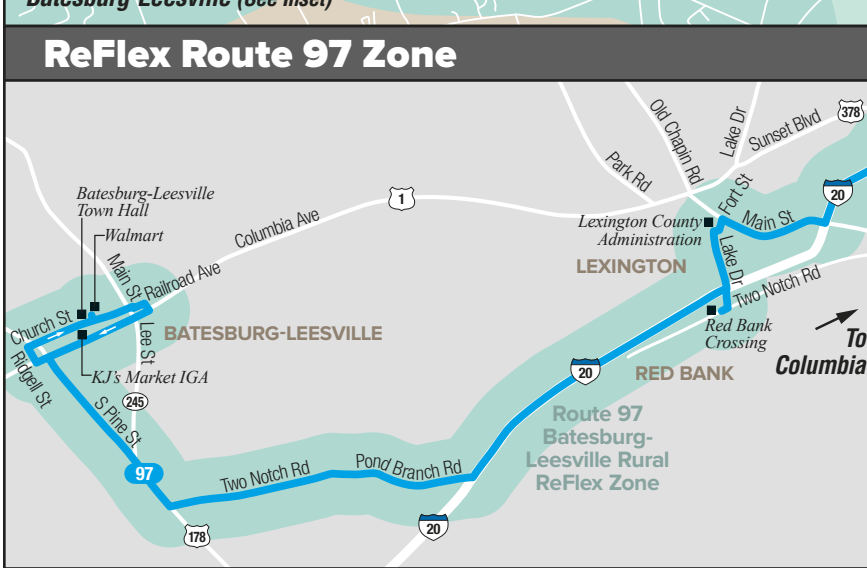

Route 93X

Legend

- Frequent Service (30 min or less)
- Infrequent Service (More than 30 min)
- Express/Peak-only Service
- SuperStop
- Landmark (30 min. or less)
- Hospital
- Park & Ride
- COMET Central
- Blue Bike Station
- Pass Outlet
- Pass Outlet

Metro Points of Interests

Here are a few of our most popular destinations and attractions:

RECREATION & LEISURE	HOSPITALS
Benedict College Stadium 501	Crafts Farrow State Hospital 32
Carolina Coliseum 91	Fort Jackson Moncrief Army Hospital 76
Cayce Riverwalk 1,91	G. W. Herber Bryan Psychiatric Hospital 32
Colonial Life Arena 1,91, 93X	Leanington Medical Center 96L
Columbia Metropolitan Convention Center 1, 93X	Prisma Health Baptist 1, 2, 3, 4, 21, 61, 91, 101, 301, 401, 501, 701
Columbia Museum of Art 1, 2, 4	Prisma Health Baptist Parkridge 83L, 93X
Carolina Softball Stadium at Beckham Field 2, 2, 2001	Prisma Health Regional 11, 2, 88, 93X, 101
Carolina Tennis Center 22, 2001	Providence Hospital 501, 701
EdVenture & Library 11	Providence Hospital Northeast 32
Eugene E. Stone III Stadium 22	Veterans Hospital 45, 88
Finley Park 4, 12, 21, 42, 61, 91	
Founders Park 91	
Grandy Park 91	
Koger Center for the Arts 1, 4, 61, 91, 2001	
Leanington Public Library 97	
Batesburg-Leesville 97	
Cayce-West Columbia 96L	
Chapin 93X	
Irmo 83L	
Lexington Main 97	
South Congaree-Pine Ridge 96L	
Owens Field Park and Skate Park 42	
Richland County Public Library 701	
Cooper 47	
EdVenture 1	
Main 1, 2, 4, 21, 42, 61, 91	
North Main 101	
Northeast 75	
Sandhills R212 55, 57L	
Southeast 47	
St Andrews 801	
Trinity Presbyterian Church 31, 32, 301	
Wheatley 12, 22	
Riverbanks Zoo and Garden 1, 2	
Riverfront Park 83L	
Saluda Shoals Park 1	
SC State Museum & EdVenture 1	
South East Park 3, 22	
State Fairgrounds 401	
The Township Auditorium 61	
West Columbia Riverwalk 1, 96L	
Williams-Brice Stadium 61, 2001	
	GOVERNMENT & COMMUNITY
	City Hall 97
	Batesburg-Leesville 91, 92X
	Cayce 1, 2, 3, 4, 6, 11, 12, 21, 42, 44, 501, 701, 801, 901
	Columbia 1, 2, 3, 4, 6, 11, 12, 21, 42, 44, 501, 701, 801, 901
	Eastover 47
	Forest Acres 701
	Springdale 91
	West Columbia 96L
	Chapin 93X
	Columbia Visitor Center 61
	Harvest Hope Food Bank 84, 801
	Hope Plaza MHA 2, 22, 42
	Richland County Administration Building (Health Department, Tax Office, Election Commission) 4, 42, 61, 91, 101, 301, 401, 501, 701
	US Post Office 12, 21, 401, 701
	SC DMV 75
	Decker Blvd 84
	Dunch Square 55, 75
	O'Neil Court 61
	Shop Road 1, 2, 4 (walk from Assembly St.)
	SC Works 4, 42, 61, 91, 101, 301, 401, 501, 701
	Strom Thurmond Federal Building 4, 42, 61, 91, 101, 301, 401, 501, 701
	US Post Office 12, 21, 401, 701
	TRANSPORTATION
	Amtrak Station 1
	Columbia Metropolitan Airport 1
	COMET Central (745 Summit St) 3, 4, 6, 7, 11, 12, 21, 42, 44X, 61, 84, 92X, 93X, 101, 301, 401, 501, 701, 801, ReFlex
	Greyhound & Southeastern Stages 31
	Jim Hamilton Field/L.B. Owens Airport 61
	Lowell C. Spies, Jr. Regional Transit 6, 8, 88
	Megabus 6, 88