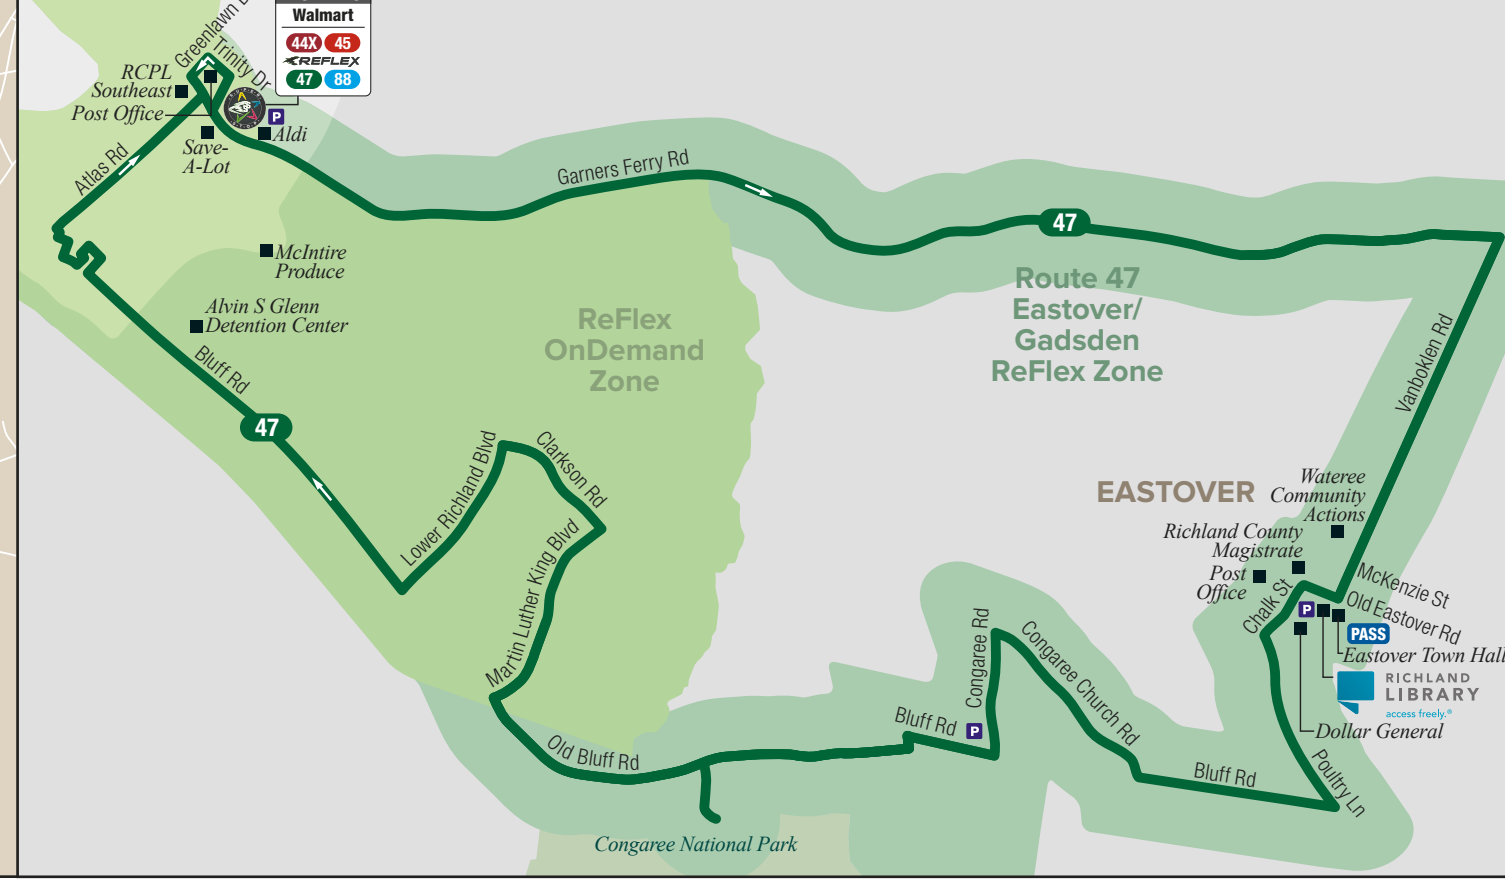

ReFlex Route 47 & ReFlex OnDemand Zone

ReFlex Zones

- Denny Terrace ReFlex 31
- Lower Richland Blvd ReFlex OnDemand
- Eastover/Gadsden ReFlex 47
- Hopkins ReFlex OnDemand
- Downtown/Forest Acres ReFlex OnDemand
- Batesburg-Leesville ReFlex 97
- DART (Dial-A-Ride Transit)

Route List