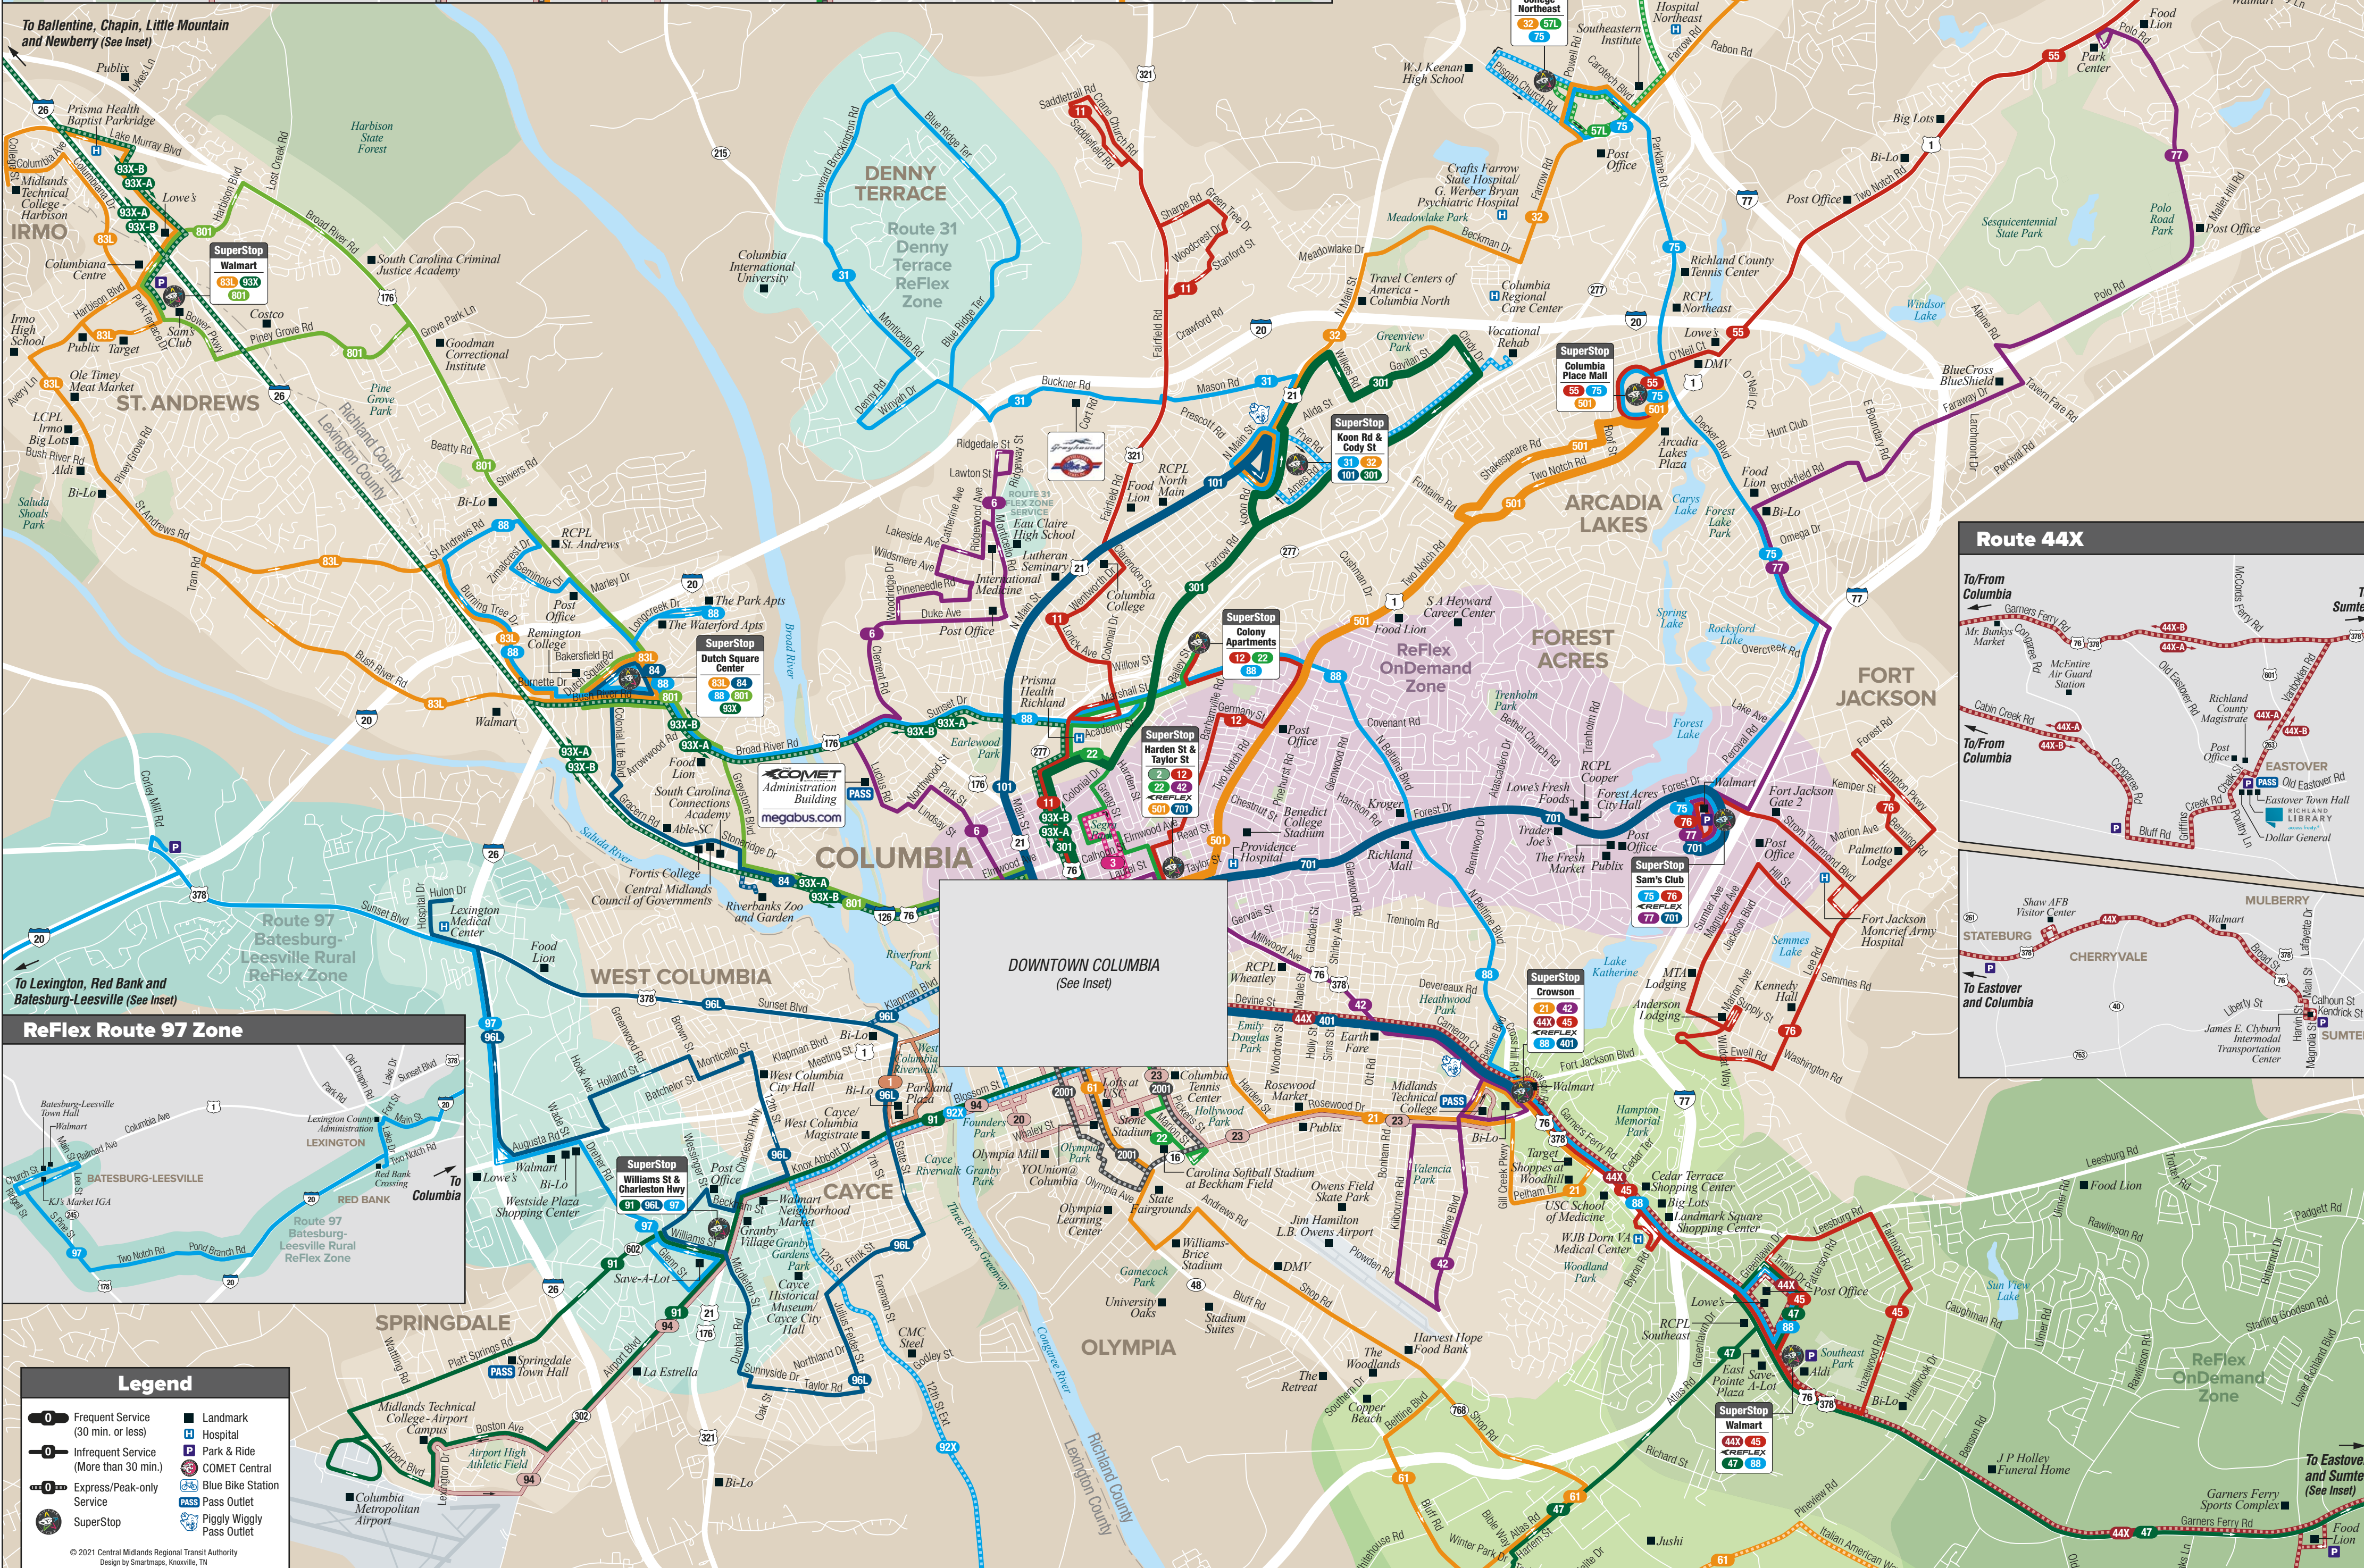

Route 93X

Legend

- Frequent Service (30 min or less)
- Infrequent Service (More than 30 min)
- Express/Peak-only Service
- SuperStop
- Landmark (30 min. or less)
- Hospital
- Park & Ride
- COMET Central
- Blue Bike Station
- Pass Outlet
- Pass Outlet

Metro Points of Interests

Here are a few of our most popular destinations and attractions:

RECREATION & LEISURE	HOSPITALS
Benedict College Stadium 501	Crafts Farrow State Hospital 32
Carolina Coliseum 91	Fort Jackson Moncrief Army Hospital 76
Cayce Riverwalk 1,91	G. W. Herber Bryan Psychiatric Hospital 32
Colonial Life Arena 1,91, 93X	Leanington Medical Center 96L
Columbia Metropolitan Convention Center 1, 93X	Prisma Health Baptist 1, 2, 3, 4, 21, 61, 91, 101, 301, 401, 501, 701
Columbia Museum of Art 1, 2, 4	Prisma Health Baptist Parkridge 83L, 93X
Carolina Softball Stadium at Beckham Field 2, 2, 2001	Prisma Health Regional 11, 2, 88, 93X, 101
Carolina Tennis Center 22, 2001	Providence Hospital 501, 701
EdVenture & Library 11	Providence Hospital Northeast 32
Eugene E. Stone III Stadium 22	Veterans Hospital 45, 88
Finley Park 4, 12, 21, 42, 61, 91	
Founders Park 91	
Grandy Park 91	
Koger Center for the Arts 1, 4, 61, 91, 2001	
Leanington Public Library 97	
Batesburg-Leesville 97	
Cayce-West Columbia 96L	
Chapin 93X	
Irmo 83L	
Lexington Main 97	
South Congaree-Pine Ridge 96L	
Owens Field Park and Skate Park 42	
Richland County Public Library 701	
Cooper 47	
EdVenture 1	
Main 1, 2, 4, 21, 42, 61, 91	
North Main 101	
Northeast 75	
Sandhills R212 55, 57L	
Southeast 47	
St Andrews 801	
Trinity Presbyterian Church 31, 32, 301	
Wheatley 12, 22	
Riverbanks Zoo and Garden 1, 2	
Riverfront Park 83L	
Saluda Shoals Park 1	
SC State Museum & EdVenture 1	
South East Park 3, 22	
State Fairgrounds 401	
The Township Auditorium 61	
West Columbia Riverwalk 1, 96L	
Williams-Brice Stadium 61, 2001	
	GOVERNMENT & COMMUNITY
	City Hall 97
	Batesburg-Leesville 91, 92X
	Cayce 1, 2, 3, 4, 6, 11, 12, 21, 42, 44, 501, 701, 801, 901
	Columbia 1, 2, 3, 4, 6, 11, 12, 21, 42, 44, 501, 701, 801, 901
	Eastover 47
	Forest Acres 701
	Springdale 91
	West Columbia 96L
	Chapin 93X
	Columbia Visitor Center 61
	Harvest Hope Food Bank 84, 801
	Hope Plaza MHA 2, 22, 42
	Richland County Administration Building (Health Department, Tax Office, Election Commission) 4, 42, 61, 91, 101, 301, 401, 501, 701
	US Post Office 12, 21, 401, 701
	SC DMV 75
	Decker Blvd 84
	Dunch Square 55, 75
	O'Neil Court 61
	Shop Road 1, 2, 4 (walk from Assembly St.)
	SC Works 4, 42, 61, 91, 101, 301, 401, 501, 701
	Strom Thurmond Federal Building 4, 42, 61, 91, 101, 301, 401, 501, 701
	US Post Office 12, 21, 401, 701
	TRANSPORTATION
	Amtrak Station 1
	Columbia Metropolitan Airport 1
	COMET Central (745 Summit St) 3, 4, 6, 7, 11, 12, 21, 42, 44X, 61, 84, 92X, 93X, 101, 301, 401, 501, 701, 801, ReFlex
	Greyhound & Southeastern Stages 31
	Jim Hamilton Field/L.B. Owens Airport 61
	Lowell C. Spies, Jr. Regional Transit 6, 8, 88
	Megabus 6, 88