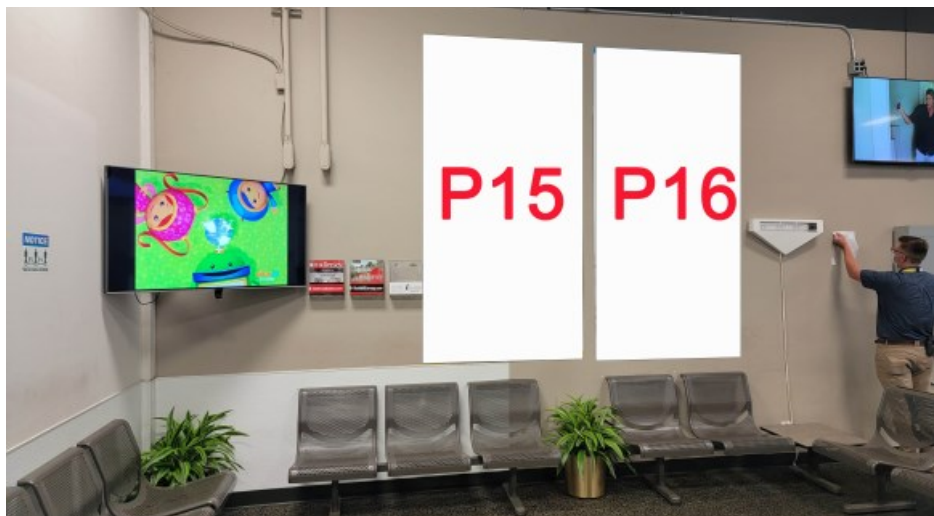

Available Advertising Locations

Main Entrance Wall

4' x 8' Direct Application Transit Vinyl

Lobby Walls

4' x 8' & 8' x 4' Direct Application Transit Vinyl

Car Rental Area

2' x 4' Direct Application Transit Vinyl

Men's Restroom

2' x 4' Direct Application Transit Vinyl

Women's Restroom

2' x 4' Direct Application Transit Vinyl

Available Advertising Locations Level 3 —Lounge and Concessions

Level 3 Lounge

Direct Application Transit Vinyl

Level 3 Lounge

Direct Application Transit Vinyl

Available Advertising Locations

TSA Entrance

Direct Application Transit Vinyl

Overhead Gate Lounge Area

2' x 4' Direct Application Transit Vinyl

Wall Gate Lounge Area

2' x 8' Direct Application Transit Vinyl

Wall Gate Lounge Area

Direct Application Transit Vinyl

Available Advertising Locations

Baggage Claim 1

Direct Application Transit Vinyl

Overhead Gate Lounge Area

Direct Application Transit Vinyl