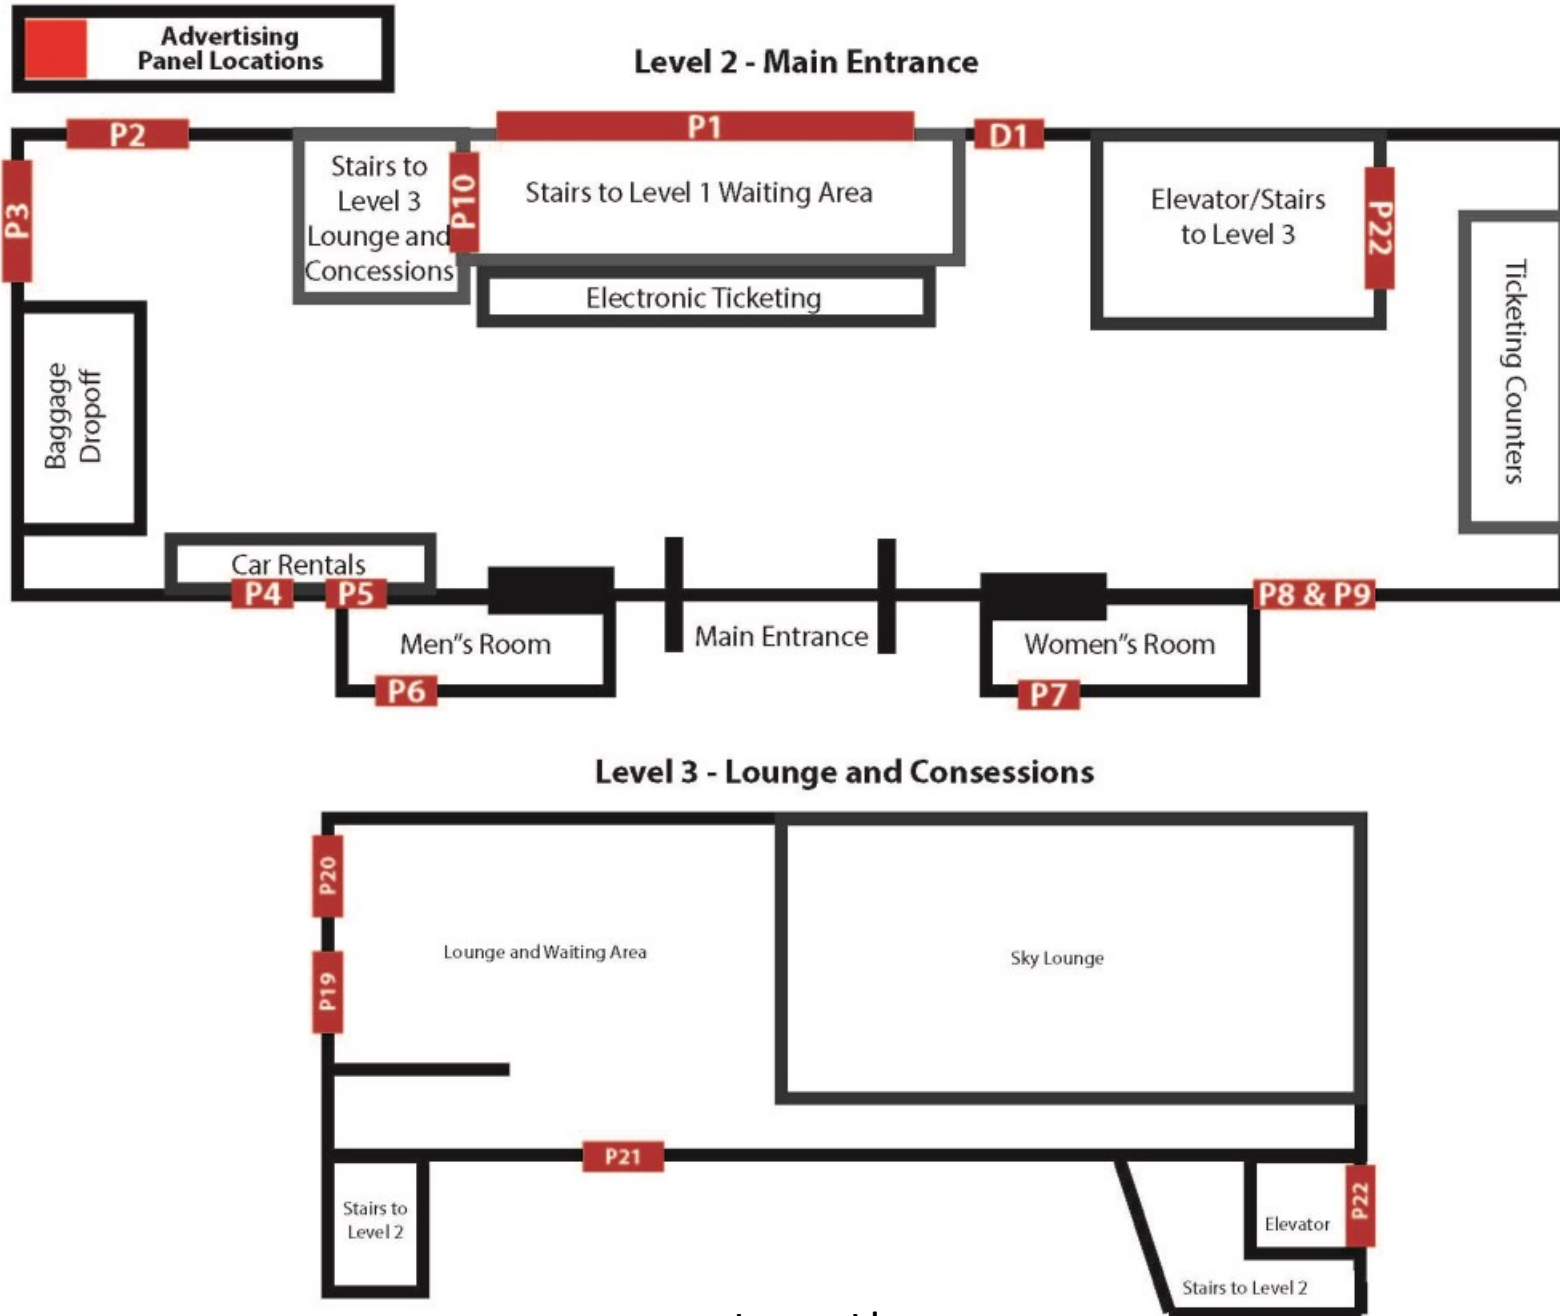

Available Advertising Locations