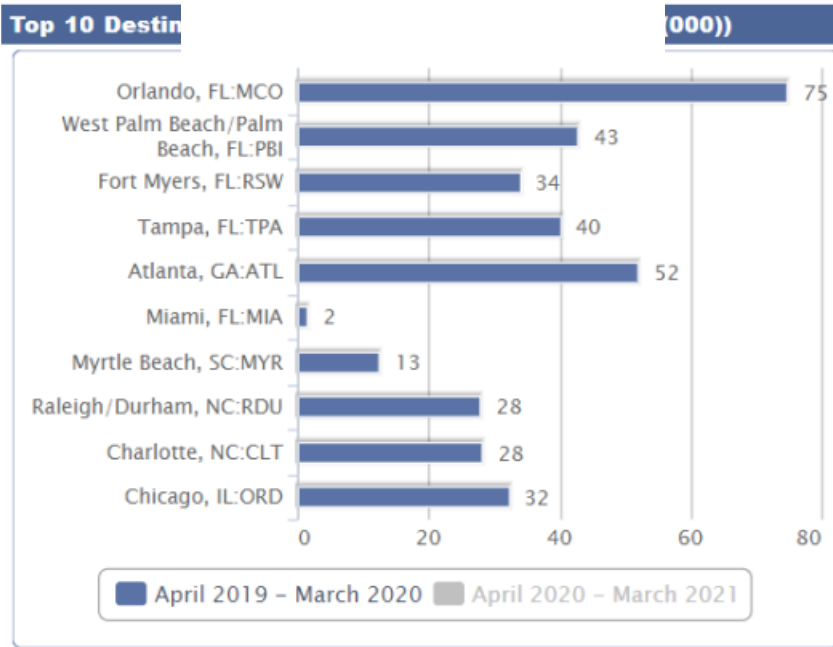

Top 10 Destinations

Source: T-100 Domestic Market (US Carriers).