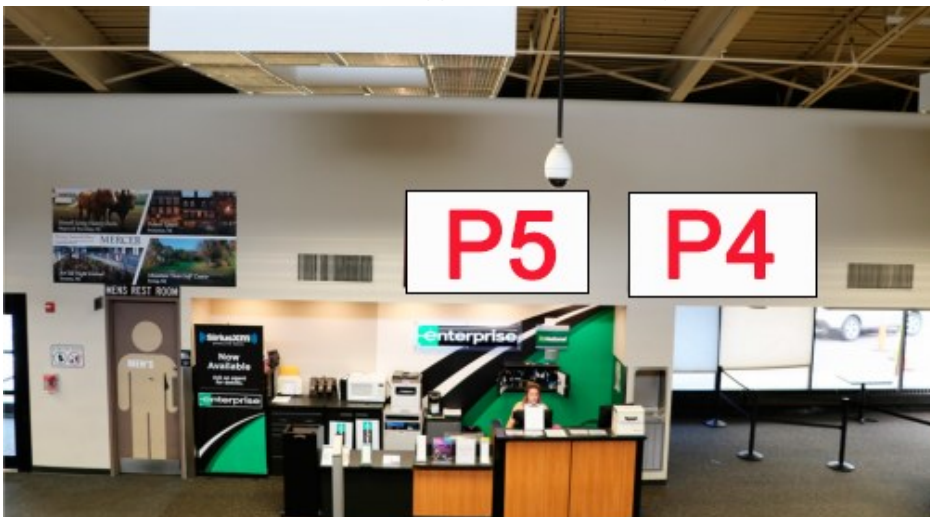

Available Advertising Locations

Main Entrance Wall

4' x 8' Direct Application Transit Vinyl

Lobby Walls

4' x 8' & 8' x 4' Direct Application Transit Vinyl

Car Rental Area

2' x 4' Direct Application Transit Vinyl

Airline Counters

2' x 4' Direct Application Transit Vinyl

Available Advertising Locations Level 2—Main Entrance

Airline Counter

4' x 8' Direct Application Transit Vinyl

Elevator Interior

4' x 4' Direct Application Transit Vinyl