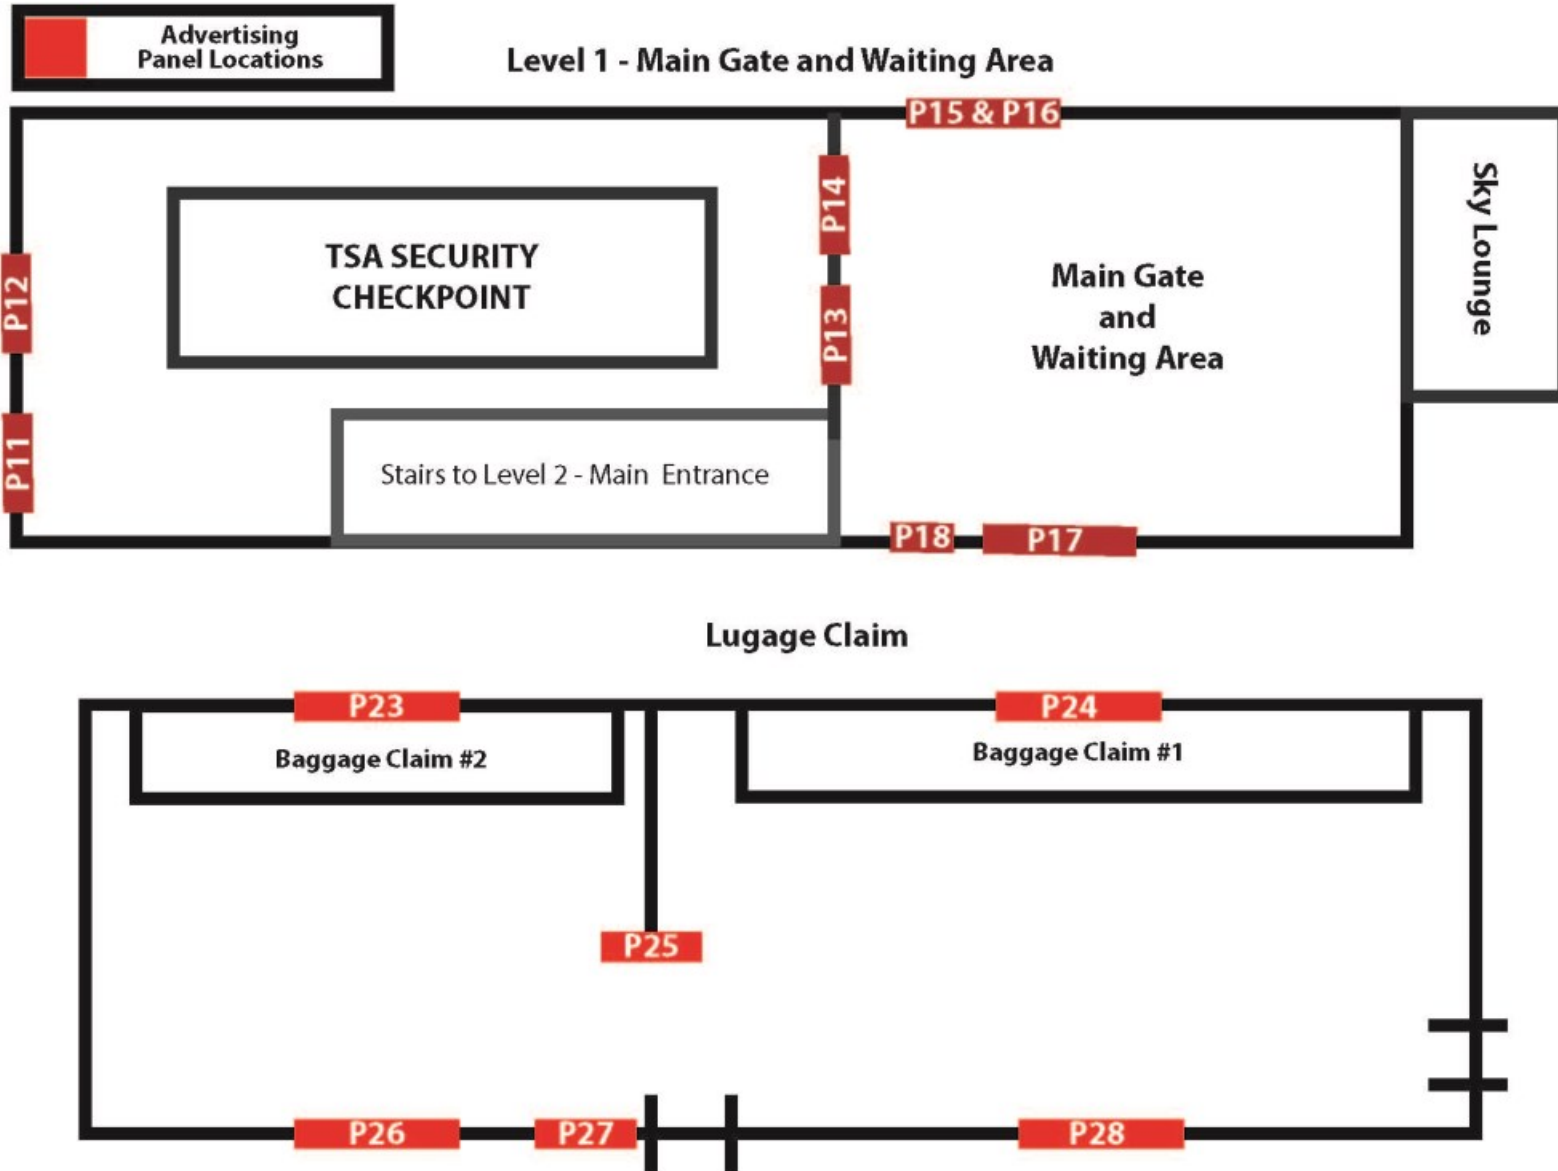

* Scheduled enplaned revenue passengers.

** 12 months ending December of each year.

*** Among 771 U.S. airports, 12 months ending December 2019

Available Advertising Locations

Available Advertising Locations

Available Advertising Locations

Main Entrance Wall

4' x 8' Direct Application Transit Vinyl

Lobby Walls

4' x 8' & 8' x 4' Direct Application Transit Vinyl

Car Rental Area

2' x 4' Direct Application Transit Vinyl

Airline Counters

2' x 4' Direct Application Transit Vinyl

Available Advertising Locations Level 2—Main Entrance

Airline Counter

4' x 8' Direct Application Transit Vinyl

Elevator Interior

4' x 4' Direct Application Transit Vinyl

Level 3 Lounge

Direct Application Transit Vinyl

Available Advertising Locations

TSA Entrance

Direct Application Transit Vinyl

Overhead Gate Lounge Area

2' x 4' Direct Application Transit Vinyl

Wall Gate Lounge Area