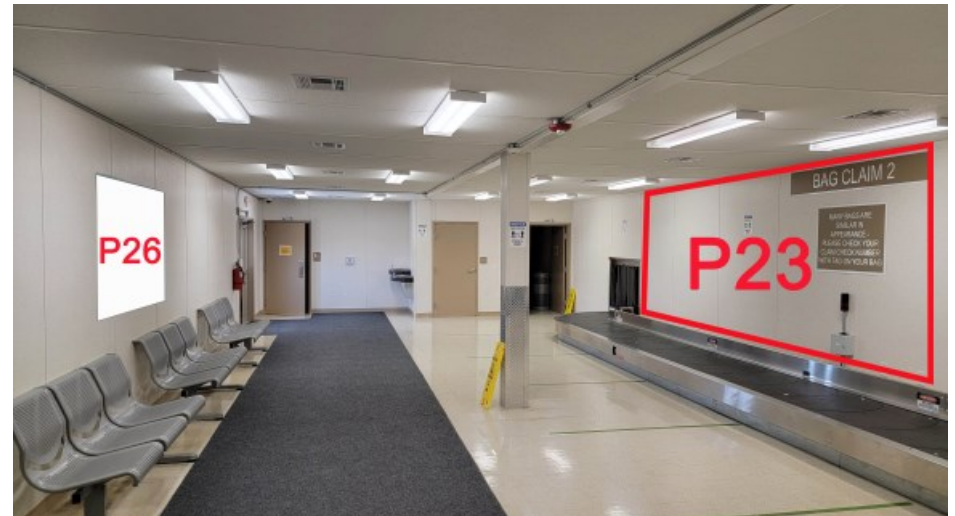

Men's Restroom

2' x 4' Direct Application Transit Vinyl

Women's Restroom

2' x 4' Direct Application Transit Vinyl

Available Advertising Locations Level 3 —Lounge and Concessions

Level 3 Lounge

Direct Application Transit Vinyl

Level 3 Lounge

Direct Application Transit Vinyl

Available Advertising Locations

TSA Entrance

Direct Application Transit Vinyl

Overhead Gate Lounge Area

2' x 4' Direct Application Transit Vinyl

Wall Gate Lounge Area

2' x 8' Direct Application Transit Vinyl

Wall Gate Lounge Area

Direct Application Transit Vinyl

Available Advertising Locations

Baggage Claim 1

Direct Application Transit Vinyl

Overhead Gate Lounge Area

Direct Application Transit Vinyl

Wall Gate Lounge Area

2' x 4' Direct Application Transit Vinyl

Wall Gate Lounge Area

2' x 4' Direct Application Transit Vinyl

Available Advertising Locations Luggage Claim